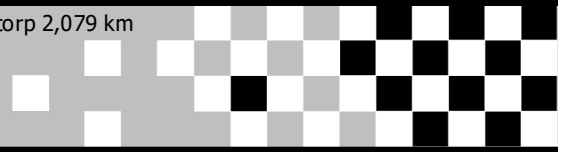

Ring Knutstorp

03 Sunday

Ring Knutstorp 2,079 km

07 All Groups All Day

Pos	No.	Name	all BestTm	Diff	Gap	Class	Make	Model/ Engine
1	500	Lucas Victor Christiansen	1:00.911			Pro-Supersport	Honda	
2	76	Benjamin Andersen	1:00.944	0.033	0.033	Pro-Superbike	CBR1000RR	
3	690	Martin Auglend Høyland	1:01.625	0.714	0.681	Pro-Supersport	Honda	
4	44	Danny Raavad	1:01.757	0.846	0.132	Pro-Supersport	CBR600RR	
5	42	Emil Halvor Sachmann	1:01.764	0.853	0.007	Pro-Supersport	Kawasaki	
6	73	Kim Ræs	1:01.773	0.862	0.009	Pro-Superbike	Suzuki	
7	414	Rasmus Vendelbo Sørensen	1:01.794	0.883	0.021	Pro-Superbike	BMW	
8	22	Henrik nyvang andersen	1:02.430	1.519	0.636	Pro-Superbike	Zx10r	
9	234	Nikolaj von Wartburg	1:02.470	1.559	0.040	Pro-Superbike	Kawasaki	
10	27	Thorleif Møller	1:02.764	1.853	0.294	Pro-Superbike	BMW	
11	334	Teddy Lind Sørensen	1:03.029	2.118	0.265	Pro-Superbike	BMW	
12	3	Björn Gunnarsson	1:03.127	2.216	0.098	Pro-Superbike	Honda	
13	660	Michael Thomsewn	1:03.190	2.279	0.063	Superbike	Ducati	
14	176	Keld Sommer	1:03.258	2.347	0.068	Pro-Superbike	CBR1000RR	
15	33	Tue Møllehøj	1:03.530	2.619	0.272	Superbike	BMW	
16	123	Mikkel Daugaard	1:03.559	2.648	0.029	Pro-Superbike	Kawasaki	
17	36	Henrik Lilja	1:03.710	2.799	0.151	Superbike	BMW	
18	128	Jan Arvid Mandelid	1:03.813	2.902	0.103	Pro-Superbike	BmwS1000RR	
19	82	Morten Overgaard	1:04.225	3.314	0.412	Pro-Supersport		
20	734	Per Rasksen	1:04.262	3.351	0.037	Superbike	KTM	
21	70	Anders Cronberg	1:04.268	3.357	0.006	Pro-Supersport	R6	
22	67	Michael N Paulsen	1:04.785	3.874	0.517	Superbike	BMW	
23	111	Martin Christiansen	1:04.866	3.955	0.081	Superbike	GSXR1000	
24	75	Bo Pedersen	1:04.909	3.998	0.043	Superbike	S1000RR	
25	444	Kenneth Fruensgaard	1:04.951	4.040	0.042	No Race	BMW	
26	878	Brian Sørensen	1:05.452	4.541	0.501	Superbike	gsxr750	
27	102	Linus Olsson	1:05.623	4.712	0.171	Supersport	Triumph	
28	7	Peter Østervang	1:05.702	4.791	0.079	Superbike	Yamaha	
29	91	Stein Nygård	1:05.814	4.903	0.112	Supersport	CBR600RR	
30	115	Søren Lundh	1:06.030	5.119	0.216	Supersport	Yamaha	
31	107	Jerry Skovgaard	1:06.159	5.248	0.129	Supersport	Kawasaki	
32	159	Nicolaj Jørgensen	1:06.269	5.358	0.110	Superbike	Honda	
33	59	Lars Karlsson	1:06.334	5.423	0.065	Supersport	Yamaha	
34	64	Frank Mikael Pedersen	1:06.351	5.440	0.017	Superbike	Honda	
35	26	Fredrik Stendahl	1:06.427	5.516	0.076	Superbike	BMW	
36	4	Magnus Nettelhed	1:06.564	5.653	0.137	Supersport	Kawasaki	
37	1	Nikolai Brinch Holgersen	1:06.596	5.685	0.032	Supersport	ZX6R	
38	2	Tony Paukku	1:06.780	5.869	0.184	Superbike	Kawasaki	
39	131	Stefan Bokander	1:06.805	5.894	0.025	Superbike	KTM	
40	210	Stig Husebø	1:06.809	5.898	0.004	Supersport	honda	
41	83	Jacob Bergstrand-Poulsen	1:06.960	6.049	0.151	Superbike	yamaha	
42	49	Emil Callheim	1:07.015	6.104	0.055	Superbike	Kawasaki	
43	110	Danny Lambrecht	1:07.270	6.359	0.255	Superbike	gsxr	
44	279	Michael Skindersø	1:07.295	6.384	0.025	Supersport	Yamaha	
45	167	Lasse Ambrosen	1:07.350	6.439	0.055	Supersport	R6	