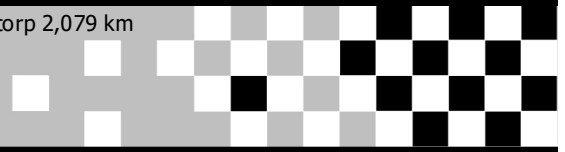

Ring Knutstorp

03 Sunday

Ring Knutstorp 2,079 km

07 All Groups All Day

Pos	No.	Name	all BestTm	Diff	Gap	Class	Make	Model/ Engine
46	5	Peter Bo Jensen	1:07.712	6.801	0.362	Superbike	Honda	
47	23	Bo Nielsen	1:07.721	6.810	0.009	Supersport	Yamaha	
48	54	Troels Bertelsen	1:07.824	6.913	0.103	Superbike	suzuki	
49	71	Brian Engel Kofod	1:07.836	6.925	0.012	Superbike	Aprilia	
50	39	Dennis Ackzén	1:08.054	7.143	0.218	Superbike	BMW	
51	15	Jonas Radekop	1:08.251	7.340	0.197	Superbike	BMW	
52	88	Stig Bundgaard	1:08.303	7.392	0.052	Superbike	honda	
53	89	Erik Edmundsson	1:08.325	7.414	0.022	Supersport		
54	161	Arne Hartmann	1:08.393	7.482	0.068	No Race	Honda	
55	35	Marcus Andersson	1:08.523	7.612	0.130	Supersport	Triumph	
56	511	Pelle Meijer	1:08.536	7.625	0.013	Superbike	Yamaha	
57	141	Peer Christophersen	1:08.628	7.717	0.092	Superbike	Yamaha	
58	990	Glen Hollis	1:08.794	7.883	0.166	Superbike	Panigale	
59	138	Rune Stove Romdal	1:08.834	7.923	0.040	Pro-Supersport	Suzuki	
60	86	Bjarke Brændgaard	1:08.853	7.942	0.019	Supersport	CBR6000RR	
61	217	Christian Rasmussen	1:08.895	7.984	0.042	Supersport	R6	
62	241	Jonas Karlsson	1:08.964	8.053	0.069	Superbike	Kawasaki	
63	134	Henrik Knudsen	1:09.097	8.186	0.133	Superbike	Honda	
64	51	Rui Martins	1:09.893	8.982	0.796	Moto 3 / 4_	TZR250	
65	6	Jan Andre Landsnes	1:10.087	9.176	0.194	Supersport	honda	
66	92	Rune Debel	1:10.139	9.228	0.052	Supersport	R6	
67	215	Jan Mikael Andersen	1:10.263	9.352	0.124	Superbike	Suzuki	
68	130	Frederik Nordstedt	1:10.390	9.479	0.127	Supersport	Triumph	
69	0	Lucas 500 Regnvejr	1:10.429	9.518	0.039	Pro-Supersport	Honda	
70	505	Adrian Aagaard hoffmann	1:10.435	9.524	0.006	Supersport	R6	
71	196	MIKAEL S̄RENSEN	1:10.728	9.817	0.293	Superbike	Honda	
72	125	Fredrik Axžn	1:10.762	9.851	0.034	Supersport	Yamaha	
73	37	Dennis Bruun	1:10.795	9.884	0.033	Superbike	S1000RR	
74	908	Jacob Holm	1:11.172	10.261	0.377	Supersport	ZX6R	
75	0	Iven Husebø # 21	1:11.798	10.887	0.626	Supersport	Honda	
76	13	Alex Larsen	1:11.850	10.939	0.052	Superbike	ktm	
77	61	Bent Fischer	1:12.023	11.112	0.173	Superbike	BMW	
78	906	Hans Kingo	1:12.038	11.127	0.015	Supersport	RZX6R	
79	227	Martin Munch	1:12.084	11.173	0.046	Superbike	Suzuki	
80	55	Vincent Baguley	1:12.147	11.236	0.063	Supersport	CBR600RR	
81	105	Tobias Nygaard	1:12.204	11.293	0.057	Supersport	R6	
82	47	Michael Brændgaard	1:12.262	11.351	0.058	Supersport	CBR600RR	
83	112	Robert Gösta	1:12.585	11.674	0.323	Superbike	Ducati	
84	94	Freddy Husted	1:12.662	11.751	0.077	Supersport	Honda	
85	214	Eskild Aagaard	1:12.799	11.888	0.137	No Race	Suzuki	
86	198	Christian Pettersson	1:12.915	12.004	0.116	Superbike	BMW	
87	297	Per Liebst	1:12.950	12.039	0.035	Superbike	Yamaha	
88	101	Thomas Johansson	1:12.999	12.088	0.049	Superbike	Ducati	
89	292	Troels Sømosegaard	1:13.270	12.359	0.271	No Race	Suzuki	
90	515	Jonas Husted	1:13.411	12.500	0.141	Supersport		

Chief of Timing & Scoring

Orbits

Race Director

www.mylaps.com

Licensed to: Zengery Racing