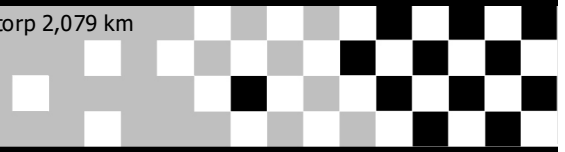

Ring Knutstorp

01 Friday

Ring Knutstorp 2,079 km

07 All Groups All Day

Pos	No.	Name	all BestTm	Diff	Gap	Class	Make	Model/ Engine
91	325	Jim Radmer	1:19.494	17.290	0.195	No Race	Suzuki	
92	53	Mads Møller Johansen	1:19.636	17.432	0.142	No Race	Yamaha	
93	12	Daniél Santos Madvig	1:19.769	17.565	0.133	Supersport	Suzuki	
94	-??-	- 8527135 -	1:20.585	18.381	0.816			
95	808	Hans Jochumsen	1:22.028	19.824	1.443	No Race	GSXR600	
96	25	Peter Køfoed	1:22.098	19.894	0.070		Honda	
97	503	Gert Rønnov	1:22.305	20.101	0.207	No Race	Yamaha	
98	28	Helge Nygård	1:23.108	20.904	0.803		Ktm	
99	999	Unknown 9214497	1:23.111	20.907	0.003			
10	0	Tale Nygård	1:25.090	22.886	1.979	No Race	Ktm	
11	65	Peter Henrik Knudsen	1:25.100	22.896	0.010	No Race	Yamaha	
12	30	Arild Årsheim	1:25.385	23.181	0.285	No Race	Triumph	
13	164	Christian Pedersen	1:25.622	23.418	0.237	Moto 3 / 4½	KTM	
14	94	Nanna Husted	1:26.242	24.038	0.620	Supersport	Honda	
15	77	Lars Berger Carstensen	1:27.824	25.620	1.582	Superbike	Kawasaki	
16	46	Ditte Sommer	1:29.440	27.236	1.616	Supersport	R6	
17	8	Camilla Pedersen	1:29.820	27.616	0.380	No Race	Kawasaki	
18	29	Otto Munch	1:34.703	32.499	4.883	No Race	FZ6	
19	194	Janne Husted	1:39.980	37.776	5.277	No Race	Honda	
10	10	Agneta Persson				Supersport	Yamaha	
11	44	Danny Raavad				Pro-Supersport	CBR600RR	
12	998