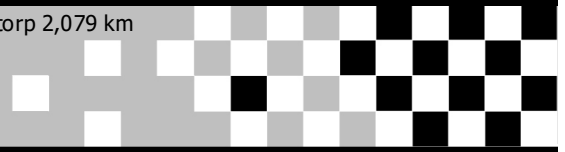

Ring Knutstorp

01 Friday

Ring Knutstorp 2,079 km

07 All Groups All Day

Pos	No.	Name	all BestTm	Diff	Gap	Class	Make	Model/ Engine
1	414	Rasmus Vendelbo Sørensen	1:02.204			Pro-Superbike	BMW	
2	42	Emil Halvor Sachmann	1:02.331	0.127	0.127	Pro-Supersport	Kawasaki	
3	690	Martin Auglend Høyland	1:02.457	0.253	0.126	Pro-Supersport	Honda	
4	27	Thorleif Møller	1:02.704	0.500	0.247	Pro-Superbike	BMW	
5	76	Benjamin Andersen	1:02.965	0.761	0.261	Pro-Superbike	CBR1000RR	
6	176	Keld Sommer	1:03.037	0.833	0.072	Pro-Superbike	CBR1000RR	
7	660	Michael Thomsewn	1:03.131	0.927	0.094	Superbike	Ducati	
8	73	Kim Ræs	1:03.197	0.993	0.066	Pro-Superbike	Suzuki	
9	127	Rickard Haggren	1:03.884	1.680	0.687	Pro-Superbike	RSV4	
10	128	Jan Arvid Mandelid	1:04.044	1.840	0.160	Pro-Superbike	BmwS1000RR	
11	123	Mikkel Daugaard	1:04.828	2.624	0.784	Pro-Superbike	Kawasaki	
12	444	Kenneth Fruensgaard	1:04.943	2.739	0.115	No Race	BMW	
13	70	Anders Cronberg	1:04.979	2.775	0.036	Pro-Supersport	R6	
14	75	Bo Pedersen	1:05.491	3.287	0.512	Superbike	S1000RR	
15	67	Michael N Paulsen	1:05.593	3.389	0.102	Superbike	BMW	
16	159	Nicolaj Jørgensen	1:05.743	3.539	0.150	Superbike	Honda	
17	17	Conny Andersson	1:05.799	3.595	0.056	Superbike	Ducati	
18	107	Jerry Skovgaard	1:05.911	3.707	0.112	Supersport	Kawasaki	
19	91	Stein Nygård	1:06.030	3.826	0.119	Supersport	CBR600RR	
20	5	Peter Bo Jensen	1:06.229	4.025	0.199	Superbike	Honda	
21	95	Roger Jädersten	1:06.655	4.451	0.426	Pro-Superbike	Kawasaki	
22	39	Dennis Ackzén	1:07.090	4.886	0.435	Superbike	BMW	
23	2	Tony Paukku	1:07.178	4.974	0.088	Superbike	Kawasaki	
24	115	Søren Lundh	1:07.294	5.090	0.116	Pro-Supersport	Yamaha	
25	20	Morten Dehn	1:07.315	5.111	0.021		BMW	
26	908	Jacob Holm	1:07.378	5.174	0.063	Supersport	ZX6R	
27	92	Rune Debel	1:07.601	5.397	0.223	Supersport	R6	
28	110	Danny Lambrecht	1:07.762	5.558	0.161	Superbike	gsxr	
29	24	Jan Bille Carstensen	1:07.792	5.588	0.030	Superbike	R1	
30	242	Victor de Val Weywadt	1:07.797	5.593	0.005	Supersport	Kawasaki	
31	210	Stig Husebø	1:08.113	5.909	0.316	Supersport	honda	
32	727	Torben Jensen	1:08.219	6.015	0.106	Superbike	bmw	
33	71	Brian Engel Kofod	1:08.484	6.280	0.265	Superbike	Aprilia	
34	64	Frank Mikael Pedersen	1:08.512	6.308	0.028	No Race	Honda	
35	124	Casper Neergaard	1:08.614	6.410	0.102	Supersport	zx6r	
36	138	Rune Stove Romdal	1:08.767	6.563	0.153	Pro-Supersport	Suzuki	
37	88	Stig Bundgaard	1:08.879	6.675	0.112	Superbike	honda	
38	15	Jonas Radekop	1:08.922	6.718	0.043	Superbike	BMW	
39	118	Anders Lindegaard Christensen	1:08.993	6.789	0.071	Superbike	CBR1000RR	
40	134	Henrik Knudsen	1:09.025	6.821	0.032	Superbike	Honda	
41	26	Fredrik Stendahl	1:09.212	7.008	0.187	Superbike	BMW	
42	161	Arne Hartmann	1:09.327	7.123	0.115	No Race	Honda	
43	86	Bjarke Brændgaard	1:09.493	7.289	0.166	Supersport	CBR6000RR	
44	878	Brian Sørensen	1:09.570	7.366	0.077	Superbike	gsxr750	
45	415	Patrick Haugegaard	1:09.639	7.435	0.069	Supersport	R6	