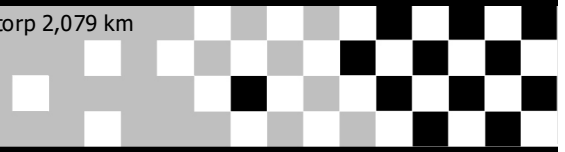

# Ring Knutstorp 10.06.16

01 Friday

Ring Knutstorp 2,079 km

All Groups All Day

Pos	No.	Name	all BestTm	Diff	Gap	Class	Make	Model/ Engine
91	555	Marno Fölsch	1:18.503	17.599	0.831	No Race	Yamaha	
92	666	Marte Sletvold	1:18.511	17.607	0.008	Supersport	Triumph	
93	421	Mikkel Kjærstrup	1:18.516	17.612	0.005	Moto 3 / 4½	Suzuki	
94	59	Hans W. Jørgensen	1:18.639	17.735	0.123	Superbike	Honda	
95	9	Lucas Alexander de Azevedo	1:19.112	18.208	0.473	Supersport	Yamaha	
96	91	Kim Madsen	1:19.323	18.419	0.211	Superbike	sv1000	
97	81	Mille Nielsen	1:20.233	19.329	0.910	Supersport	ZX6R	
98	160	Jack Hulstrøm	1:20.521	19.617	0.288	Supersport	R6	
99	158	Hans Boel Hosbond	1:20.852	19.948	0.331	Superbike	ZX10GSXR1000	
10	475	Betina Poulsen	1:21.513	20.609	0.661	Moto 3 / 4½	Honda	
11	11	Dannie Balvits	1:21.563	20.659	0.050	Supersport	Zx6rr	
12	777	Patrick Westberg	1:22.484	21.580	0.921	No Race	Honda	
13	71	Niklas Karlsson	1:22.495	21.591	0.011	No Race	Honda	
14	26	Michael Løve Jacobsen	1:23.079	22.175	0.584	Superbike	Kawasaki	
15	25	Peter Koføed	1:23.482	22.578	0.403	No Race	Honda	
16	16	Tom Bergan	1:23.806	22.902	0.324	Superbike	Bonelli	
17	191	Nanna Ejskjær Husted	1:26.038	25.134	2.232	Supersport	Honda	
18	6	Ditte Sommer	1:26.528	25.624	0.490	Supersport	R6	
19	124	Andreas Svenne Kaas Hansen	1:26.808	25.904	0.280	Superbike	Ducati	
10	13	Lucas Zarp Christiansen	1:26.996	26.092	0.188	Supersport	R6	
11	31	Jens Dirksen	1:28.451	27.547	1.455	Superbike	Yamaha	
12	19	Rie Debel	1:29.342	28.438	0.891	Moto 3 / 4½	VFR400	
13	8	Camilla Pedersen	1:31.588	30.684	2.246	Moto 3 / 4½	Kawasaki	
14	187	Christian Dyrby Pedersen	1:33.354	32.450	1.766	No Race	Yamaha	
15	240	Mads Nykjær Pedersen	1:33.805	32.901	0.451	Superbike	Suzuki	
16	194	Janne Husted	1:35.949	35.045	2.144	No Race	CBR6000F	
17	196	Fanny Ahlm				Supersport	Yamaha	