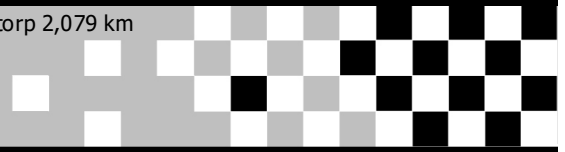

# Ring Knutstorp 10.06.16

01 Friday

Ring Knutstorp 2,079 km

All Groups All Day

Pos	No.	Name	all BestTm	Diff	Gap	Class	Make	Model/ Engine
1	150	Lucas Victor Christiansen	1:00.904			Pro-Supersport	Honda	
2	22	Patrik Carvall	1:01.528	0.624	0.624	Pro-Superbike	BMW	
3	127	Rickard Haggren	1:01.891	0.987	0.363	Pro-Superbike	RSV4	
4	171	Martin Nilsson	1:02.055	1.151	0.164	Pro-Superbike	BMW	
5	123	Mikkel Daugaard	1:03.378	2.474	1.323	Pro-Superbike	Kawasaki	
6	27	Thorleif Møller	1:03.631	2.727	0.253	Pro-Superbike	BMW	
7	33	Tue Larsen	1:03.746	2.842	0.115	Superbike	BMW	
8	76	Keld Sommer	1:04.339	3.435	0.593	Pro-Superbike	CBR1000RR	
9	70	Anders Cronberg	1:04.341	3.437	0.002	Pro-Supersport	R6	
10	51	Pelle Meijer	1:04.964	4.060	0.623	Pro-Supersport	Yamaha	
11	141	Daniel Gustafsson	1:05.179	4.275	0.215	Superbike	Yamaha	
12	45	Christofer Malmros	1:05.202	4.298	0.023	Supersport	Honda	
13	40	Tonni Navrsgaard	1:05.445	4.541	0.243	Pro-Superbike	CBR1000RR	
14	75	Bo Pedersen	1:05.626	4.722	0.181	Superbike	S1000RR	
15	104	Niels Christian Jørgensen	1:05.662	4.758	0.036	Supersport	ZX6R	
16	1	Jerry Skovgaard	1:05.744	4.840	0.082	Supersport	Kawasaki	
17	52	Ivan Saaby	1:05.804	4.900	0.060	Superbike	BMW	
18	96	Viktor Osberg	1:06.259	5.355	0.455	Pro-Supersport	Yamaha	
19	291	Stein Nygård	1:06.262	5.358	0.003	Supersport	CBR600RR	
20	110	Danny Lambrecht	1:06.485	5.581	0.223	Superbike	gsxr	
21	67	Michael N Paulsen	1:06.741	5.837	0.256	Superbike	BMW	
22	23	Bo Nielsen	1:06.795	5.891	0.054	Supersport	R6	
23	250	Leif Nielsen	1:06.899	5.995	0.104	Supersport	Yamaha	
24	5	Troels Hansen	1:07.115	6.211	0.216	Superbike	Yamaha	
25	44	Magnus Nettelhed	1:07.219	6.315	0.104	Supersport	Kawasaki	
26	140	Mattias Gustafsson	1:07.335	6.431	0.116	Superbike	mv	
27	444	Kenneth Fruensgaard	1:07.455	6.551	0.120	Superbike	S1000RR	
28	93	Daniel Danielsson	1:07.504	6.600	0.049	Superbike	KTM	
29	107	Peter Bo Jensen	1:07.557	6.653	0.053	Superbike	Honda	
30	65	Erik Lidström	1:07.674	6.770	0.117	Superbike	Honda	
31	83	Jacob Bergstrand	1:07.761	6.857	0.087	Superbike	R1	
32	64	Frank Mikael Pedersen	1:07.850	6.946	0.089	Pro-Superbike	Honda	
33	92	Rune Debel	1:08.291	7.387	0.441	Supersport	R6	
34	277	Mads Thøgersen	1:08.301	7.397	0.010	Superbike	S1000RR	
35	88	Dennis Presutti	1:08.494	7.590	0.193	Superbike	Kawasaki	
36	58	Nicolaj E. W. Jørgensen	1:08.518	7.614	0.024	Superbike	Honda	
37	176	Tobias Seger	1:08.857	7.953	0.339	Superbike	ZX10R	
38	29	Niklas Pilegaard	1:09.048	8.144	0.191	Supersport	Zx6RR	
39	125	Jakob Lidén	1:09.352	8.448	0.304	Supersport	Suzuki	
40	908	Jacob Holm	1:09.423	8.519	0.071	Supersport	ZX6R	
41	155	Vincent Baguely	1:09.585	8.681	0.162	Supersport	CBR600RR	
42	99	Svend Arne Volden	1:09.684	8.780	0.099	Supersport	Yamaha	
43	36	Agneta Persson	1:09.749	8.845	0.065	Supersport	Honda	
44	119	Per Mærsk Jørgensen	1:09.944	9.040	0.195	Supersport	CBR	
45	7	Peter Østervang	1:09.956	9.052	0.012	Superbike	Yamaha	