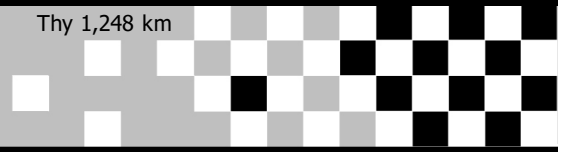

Thy Mini RR

zSaturday

Thy 1,248 km

New groups Red Blue Yellow - Sunday

Pos	No.	Name	all BestTm	Diff	Gap	Class	Make	Model/ Engine
46	9	Kenneth Jacobsen	1:38.601	36.043	10.455	Mini Rookie	Honda	nsr

Chief of Timing & Scoring: Eva Kofoed

Orbits

Race Director: Thorleif Møller

www.mylaps.com

Licensed to: Zenergy Racing