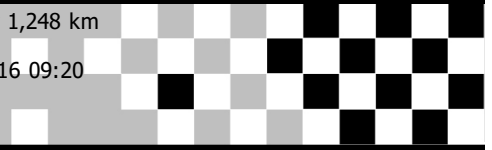

Thy Mini RR

Friday

Red/Blue - 0920-0940

Qualifying started at 9:20:31

Thy 1,248 km

17-06-2016 09:20

Lap	Lap Tm	Diff	Time of Day
(46) Nicklas Adelbøg			
1	1:26.004	+7.513	9:23:03.861
2	1:53.989	+35.498	9:24:57.850
3	1:18.491		9:26:16.341
4	1:20.245	+1.754	9:27:36.586
5	1:21.490	+2.999	9:28:58.076
6	1:20.629	+2.138	9:30:18.705
(55) Philip Børsting			
1	1:25.478	+4.019	9:26:56.405
2	1:23.043	+1.584	9:28:19.448
3	1:21.459		9:29:40.907
4	1:21.735	+0.276	9:31:02.642
5	2:12.989	+51.530	9:33:15.631
6	1:22.059	+0.600	9:34:37.690
(53) Helle Asbjørnsdatter Lunden			
1	1:41.044	+9.198	9:33:24.445
2	1:36.667	+4.821	9:35:01.112
3	1:33.640	+1.794	9:36:34.752
4	1:31.846		9:38:06.598
5	1:33.677	+1.831	9:39:40.275